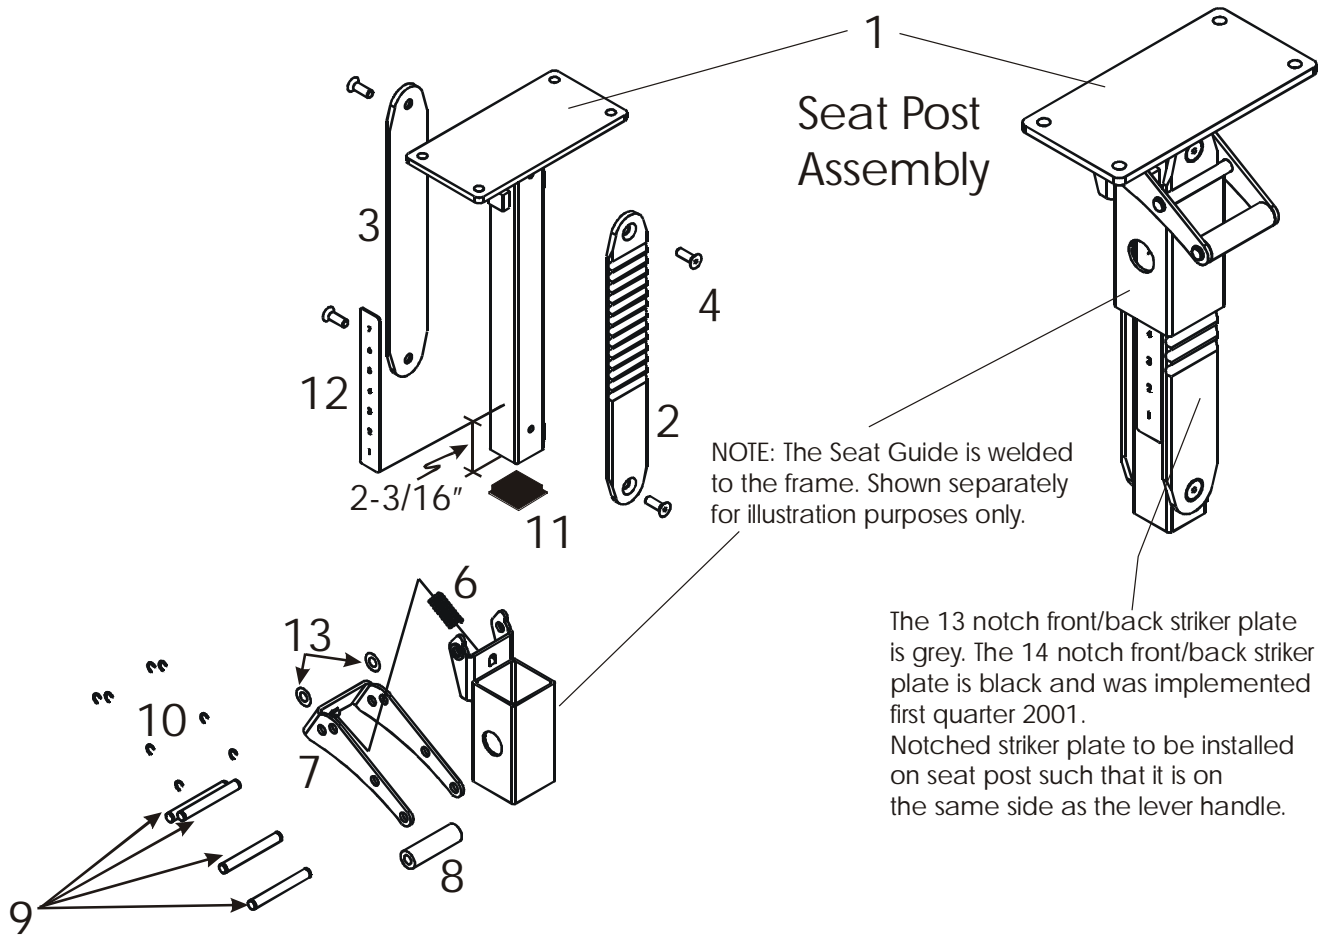

STRENGTH 9000 SERIES TRAINING EQUIPMENT

SU05 Chest Press

STRENGTH 9000 SERIES TRAINING EQUIPMENT

SU05 Chest Press

STRENGTH 9000 SERIES TRAINING EQUIPMENT

SU05 Chest Press

Foot Plate
OK50-P0422-1000

Foot Pedal Stops
SU05-S0003-0000

Single Leg
Sub-Assembly
SU05-S0006-0000

Leg Sub-Assembly
SU05-S0007-0000

STRENGTH 9000 SERIES TRAINING EQUIPMENT

SU05 Seat Post Assembly - S/N 65044-Above

BILL OF MATERIALS			
Item No.	Qty.	Part Number	Description
1	1	AK50-S0028-0000	Seat post assembly
2	1	OK50-P0547-0000	Front striker plate (14 notch)
3	1	OK50-P0548-0000	Back striker plate
4	4	0017-00101-1655	5/16" x 24 flat bolt
6	1	0017-00009-1079	Spring
7	1	OK50-P0550-0000	Lever release
8	1	0017-00042-1089	Rubber grip
9	4	OK50-P0551-0000	Grooved pin
10	8	0017-00100-0190	Retaining clips
11	1	0017-00042-0944	1-1/2" x 1-1/2" End cap
12	1	M051-00363-A000	Number strip
13	2	0017-00104-0373	Nylon washer