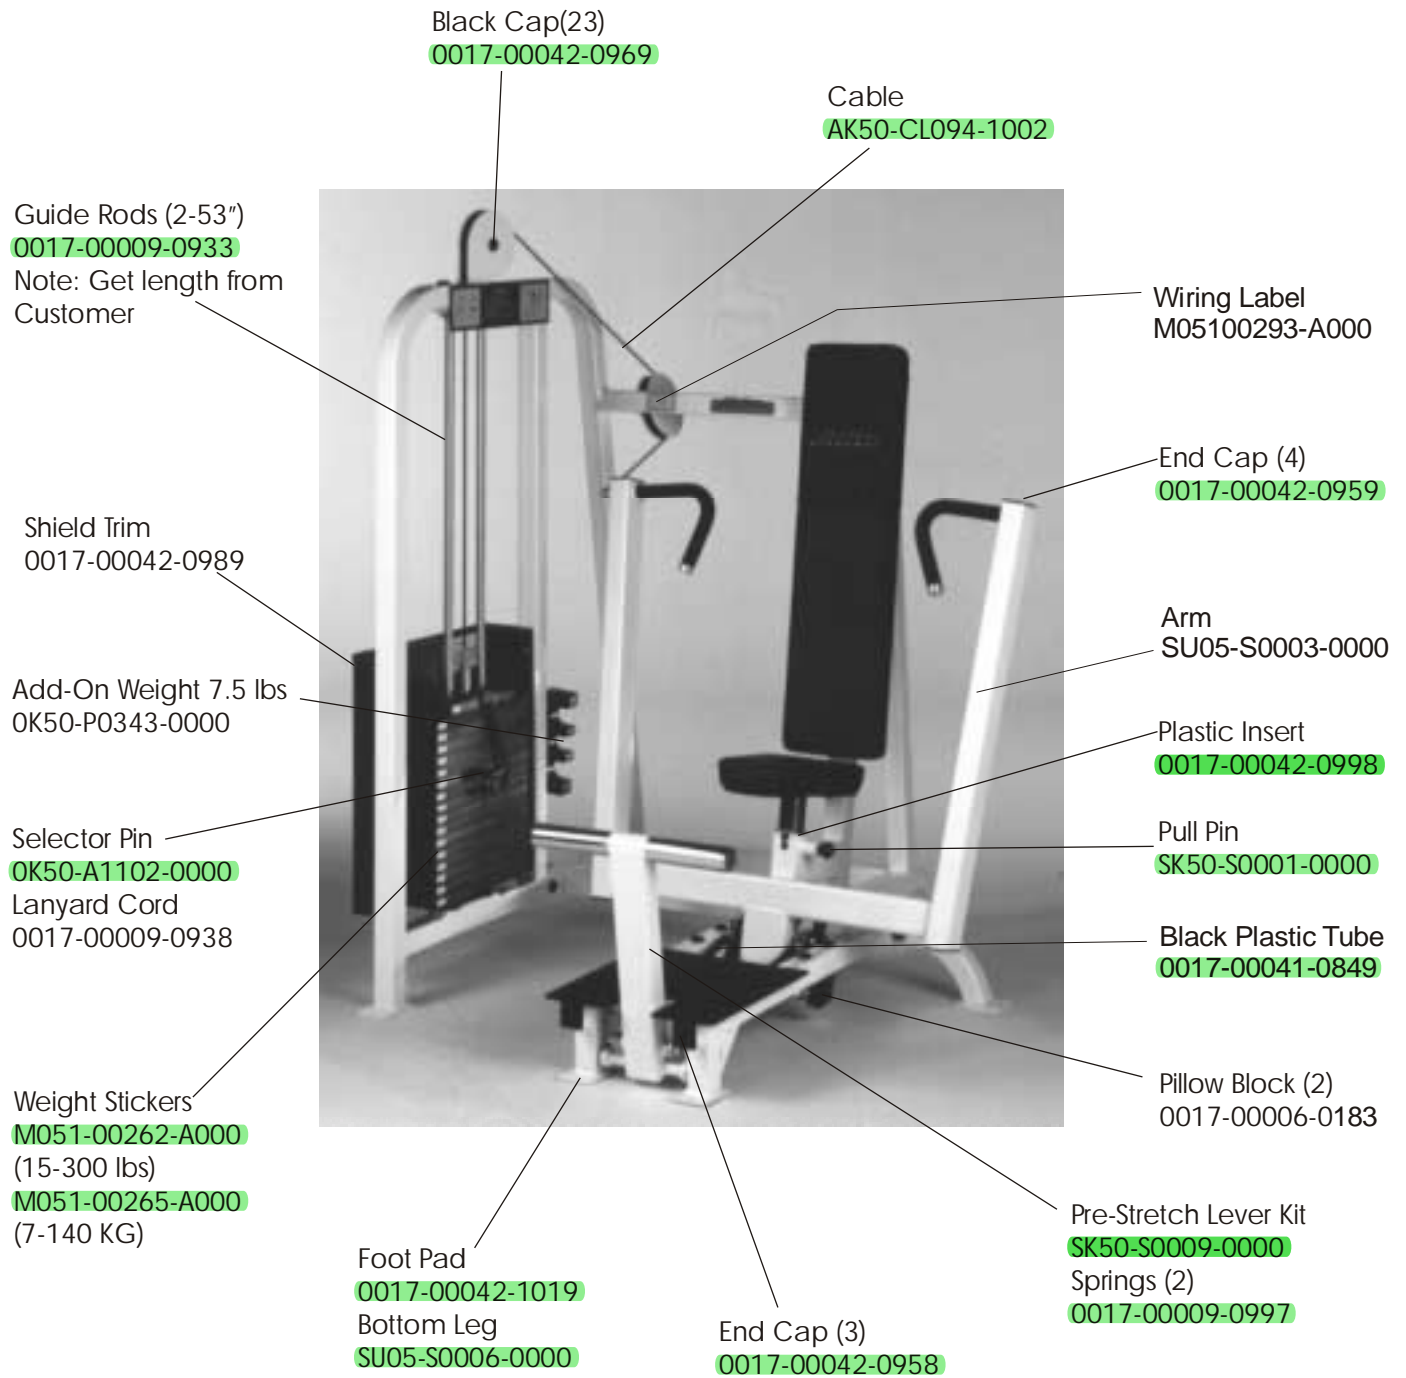

STRENGTH 9000 SERIES TRAINING EQUIPMENT

SU05 Chest Press

STRENGTH 9000 SERIES TRAINING EQUIPMENT

SU05 Chest Press

STRENGTH 9000 SERIES TRAINING EQUIPMENT

SU05 Chest Press

Foot Plate
OK50-P0422-1000

Foot Pedal Stops
SU05-S0003-0000

Single Leg
Sub-Assembly
SU05-S0006-0000

Leg Sub-Assembly
SU05-S0007-0000

STRENGTH 9000 SERIES TRAINING EQUIPMENT

SU05 Seat Post Assembly - S/N 65044-Above

BILL OF MATERIALS			
Item No.	Qty.	Part Number	Description
1	1	AK50-S0028-0000	Seat post assembly
2	1	OK50-P0547-0000	Front striker plate (14 notch)
3	1	OK50-P0548-0000	Back striker plate
4	4	0017-00101-1655	5/16" x 24 flat bolt
6	1	0017-00009-1079	Spring
7	1	OK50-P0550-0000	Lever release
8	1	0017-00042-1089	Rubber grip
9	4	OK50-P0551-0000	Grooved pin
10	8	0017-00100-0190	Retaining clips
11	1	0017-00042-0944	1-1/2" x 1-1/2" End cap
12	1	M051-00363-A000	Number strip
13	2	0017-00104-0373	Nylon washer