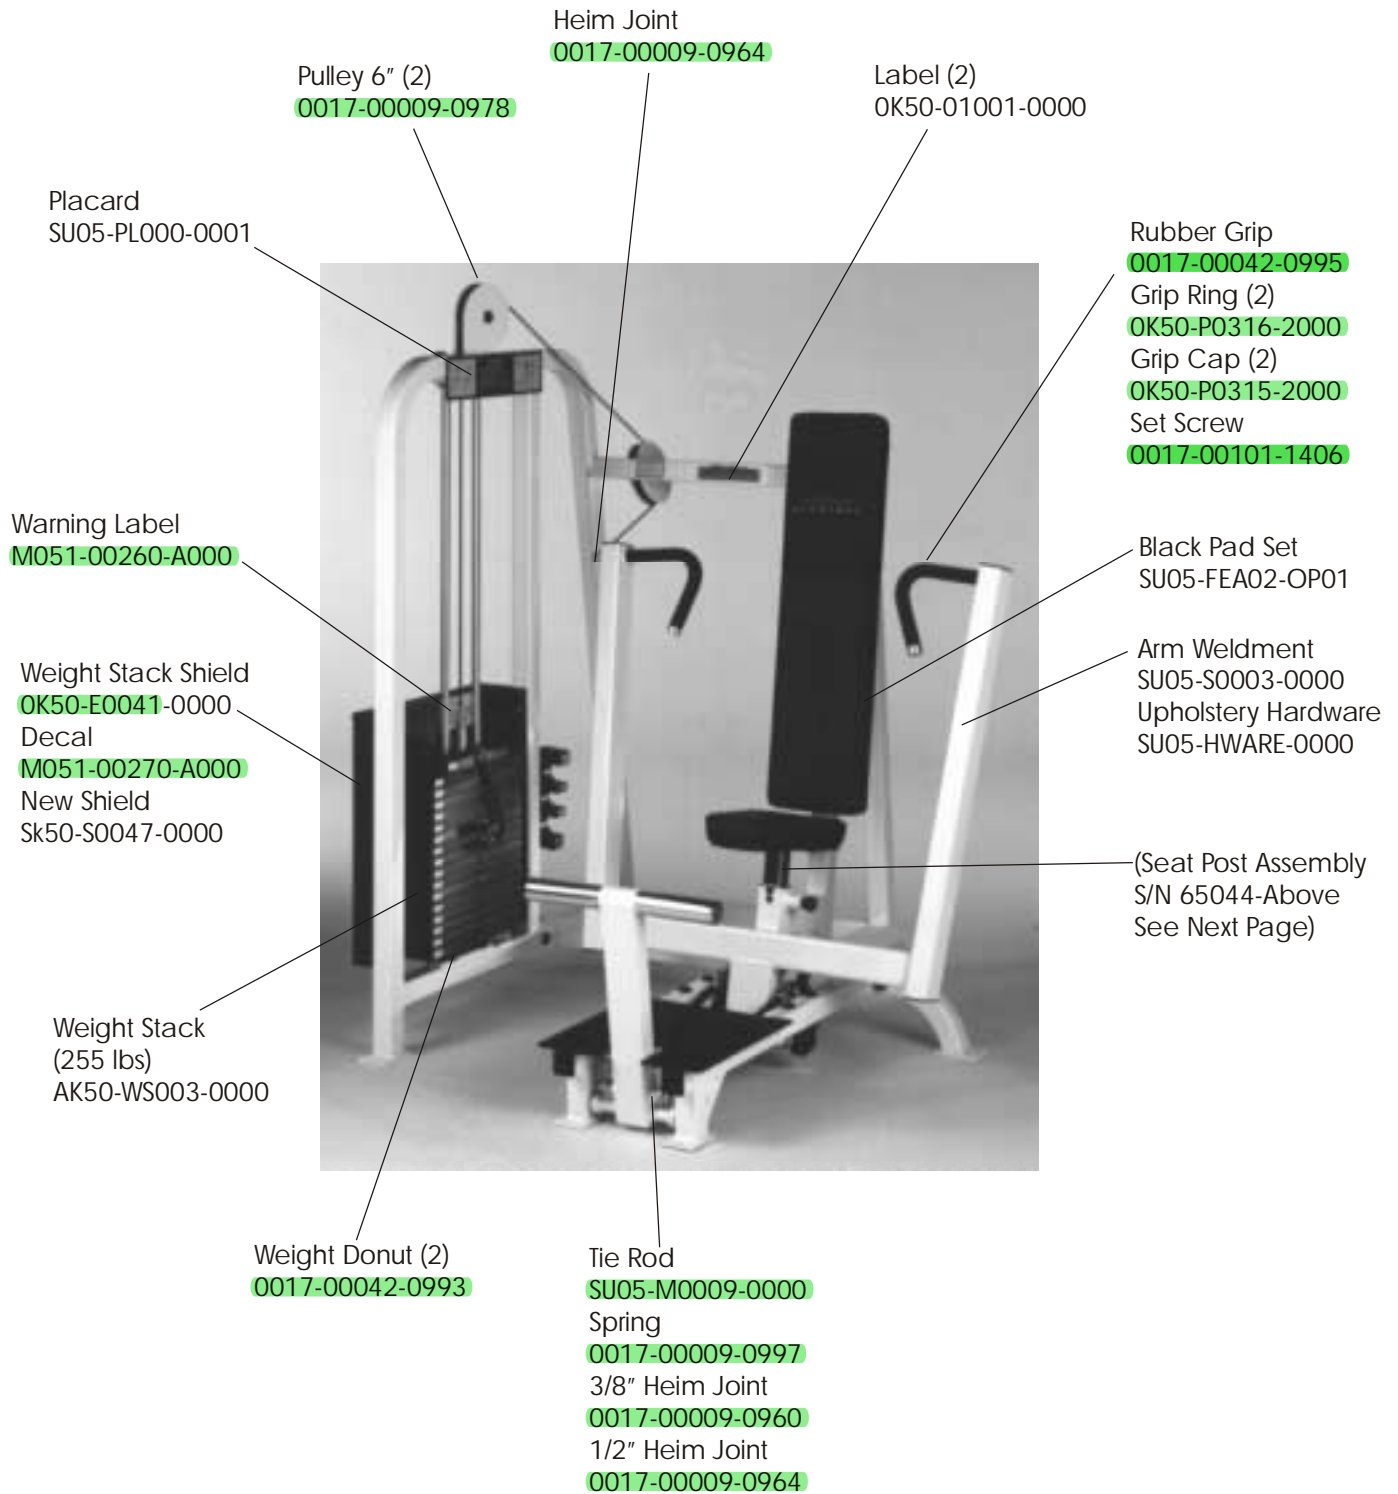

STRENGTH 9000 SERIES TRAINING EQUIPMENT

SU05 Chest Press

STRENGTH 9000 SERIES TRAINING EQUIPMENT

SU05 Chest Press

STRENGTH 9000 SERIES TRAINING EQUIPMENT

SU05 Chest Press

Foot Plate
OK50-P0422-1000

Foot Pedal Stops
SU05-S0003-0000

Single Leg
Sub-Assembly
SU05-S0006-0000

Leg Sub-Assembly
SU05-S0007-0000

STRENGTH 9000 SERIES TRAINING EQUIPMENT

SU05 Seat Post Assembly - S/N 65044-Above

BILL OF MATERIALS			
Item No.	Qty.	Part Number	Description
1	1	AK50-S0028-0000	Seat post assembly
2	1	OK50-P0547-0000	Front striker plate (14 notch)
3	1	OK50-P0548-0000	Back striker plate
4	4	0017-00101-1655	5/16" x 24 flat bolt
6	1	0017-00009-1079	Spring
7	1	OK50-P0550-0000	Lever release
8	1	0017-00042-1089	Rubber grip
9	4	OK50-P0551-0000	Grooved pin
10	8	0017-00100-0190	Retaining clips
11	1	0017-00042-0944	1-1/2" x 1-1/2" End cap
12	1	M051-00363-A000	Number strip
13	2	0017-00104-0373	Nylon washer